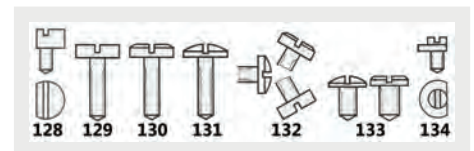

Case Screws (Wristwatch) (movement to case) Graded