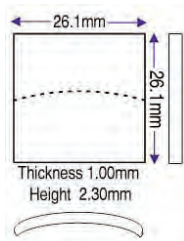

**26.10 x 26.10mm
(1.00mm) 2.30mm**

- Refill packet For Set G19932
- Height 2.30mm

Code	Description	UOM	Price
DTV261261	26.10 x 26.10mm (1.00mm) 2.30mm	EACH	£3.50

**29.20 x 32.50mm
(0.80mm)**

- Refill packet For Set G19932