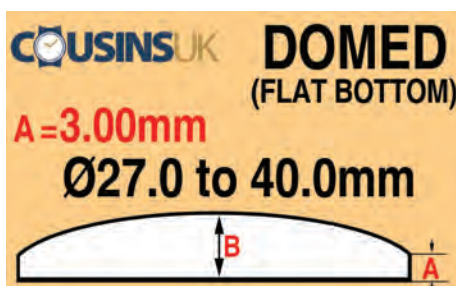

DF250CMH480	Ø48.0mm Cousins Domed x 2.50mm Thick (edge)	EACH	£2.95
DF250CMH485	Ø48.5mm Cousins Domed x 2.50mm Thick (edge)	EACH	£2.95
DF250CMH490	Ø49.0mm Cousins Domed x 2.50mm Thick (edge)	EACH	£2.95
DF250CMH495	Ø49.5mm Cousins Domed x 2.50mm Thick (edge)	EACH	£2.95
DF250CMH500	Ø50.0mm Cousins Domed x 2.50mm Thick (edge)	EACH	£2.95

3.00mm, Domed (Flat Bottom), Cousins

3.00mm, Domed (Flat Bottom), Cousins

A = 3.00mm Edge Thickness - Domed with Flat Base - Mineral Glass - CousinsUK

- (A) 3.00mm Thick (edge)
- (B) 4.60mm Thick (Dome) Cousins Glasses
- Range 27.0mm to 50.0mm (in jumps of 0.5mm 27.0, 27.5, 28.0mm...etc)
- Domed with a Flat Bottom

Code	Description	UOM	Price
DF3MCMH270	Ø27.0mm Cousins Domed 3.00mm	EACH	£2.50
DF3MCMH275	Ø27.5mm Cousins Domed 3.00mm	EACH	£2.50
DF3MCMH280	Ø28.0mm Cousins Domed 3.00mm	EACH	£2.50
DF3MCMH285	Ø28.5mm Cousins Domed 3.00mm	EACH	£2.50
DF3MCMH290	Ø29.0mm Cousins Domed 3.00mm	EACH	£2.50
DF3MCMH295	Ø29.5mm Cousins Domed 3.00mm	EACH	£2.50
DF3MCMH300	Ø30.0mm Cousins Domed 3.00mm	EACH	£2.50
DF3MCMH305	Ø30.5mm Cousins Domed 3.00mm	EACH	£2.50
DF3MCMH310	Ø31.0mm Cousins Domed 3.00mm	EACH	£2.50
DF3MCMH315	Ø31.5mm Cousins Domed 3.00mm	EACH	£2.50
DF3MCMH320	Ø32.0mm Cousins Domed 3.00mm	EACH	£2.50
DF3MCMH325	Ø32.5mm Cousins Domed 3.00mm	EACH	£2.50
DF3MCMH330	Ø33.0mm Cousins Domed 3.00mm	EACH	£2.50
DF3MCMH335	Ø33.5mm Cousins Domed 3.00mm	EACH	£2.50
DF3MCMH340	Ø34.0mm Cousins Domed 3.00mm	EACH	£2.50
DF3MCMH345	Ø34.5mm Cousins Domed 3.00mm	EACH	£2.50
DF3MCMH350	Ø35.0mm Cousins Domed 3.00mm	EACH	£3.15
DF3MCMH355	Ø35.5mm Cousins Domed 3.00mm	EACH	£3.15
DF3MCMH360	Ø36.0mm Cousins Domed 3.00mm	EACH	£3.15
DF3MCMH365	Ø36.5mm Cousins Domed 3.00mm	EACH	£3.15
DF3MCMH370	Ø37.0mm Cousins Domed 3.00mm	EACH	£3.15
DF3MCMH375	Ø37.5mm Cousins Domed 3.00mm	EACH	£3.15
DF3MCMH380	Ø38.0mm Cousins Domed 3.00mm	EACH	£3.15

DF3MCMH385	Ø38.5mm Cousins Domed 3.00mm	EACH	£3.15
DF3MCMH390	Ø39.0mm Cousins Domed 3.00mm	EACH	£3.15
DF3MCMH395	Ø39.5mm Cousins Domed 3.00mm	EACH	£3.15
DF3MCMH400	Ø40.0mm Cousins Domed 3.00mm	EACH	£3.15