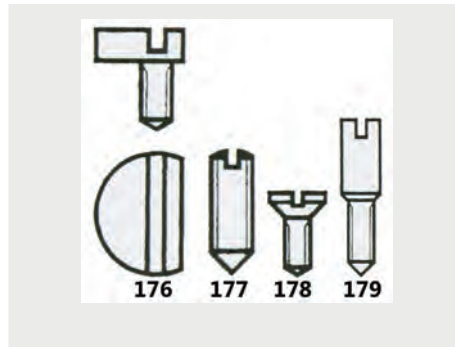

**Dial Screws (Pocketwatch)
Graded**