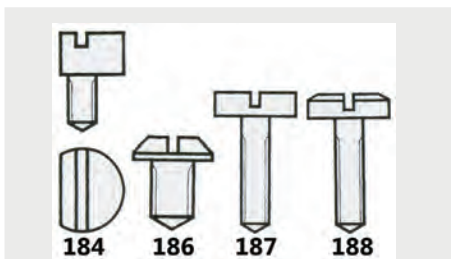

Case Screws (Pocketwatch) (movement to case) Graded

Screws for securing and holding the movement within the watch case.

SECURE ONLINE ORDERING