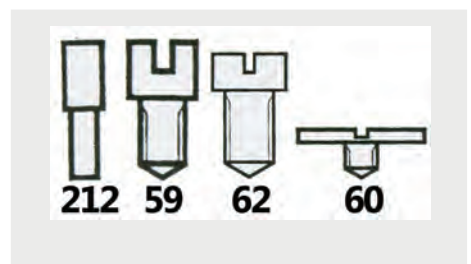

**Miscellaneous Screws
(Pocketwatch)**

Pin Chuck Adaptor & Collets

See Page 1066

VALUE