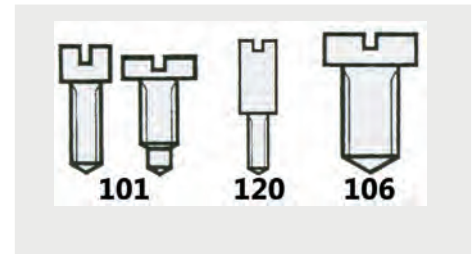

Bridge Screws (Wristwatch) Graded