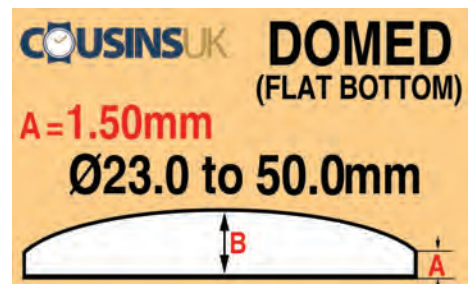

A = 1.50mm Edge Thickness - Domed with Flat Base - Mineral Glass - CousinsUK

- (A) 1.50mm Thick (edge)
- (B) 3.10mm Thick (Dome) Cousins Glasses
- Range 23.0mm to 50.0mm (in jumps of 0.5mm 23.0, 23.5, 24.0mm...etc)
- Domed with a Flat Bottom