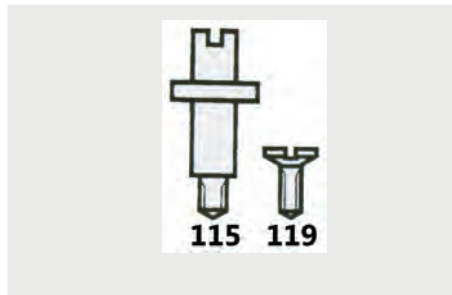

Setting Lever & Setting Lever Spring Screws (Wristwatch) Graded