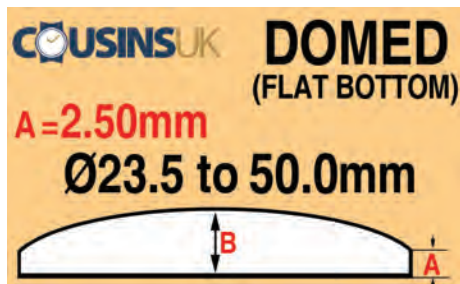

2.50mm, Domed (Flat Bottom), Cousins

2.50mm, Domed (Flat Bottom), Cousins

A = 2.50mm Edge Thickness - Domed with Flat Base - Mineral Glass - CousinsUK

- (A) 2.50mm Thick (edge)
- (B) 3.70mm Thick (Dome) Cousins Glasses
- Range 23.5mm to 50.0mm (in jumps of 0.5mm 23.5, 24.0, 24.5mm...etc)
- Domed with a Flat Bottom

Code	Description	UOM	Price
DF250CMH235	Ø23.5mm Cousins Domed x 2.50mm Thick (edge)	EACH	£1.85
DF250CMH240	Ø24.0mm Cousins Domed x 2.50mm Thick (edge)	EACH	£1.85
DF250CMH245	Ø24.5mm Cousins Domed x 2.50mm Thick (edge)	EACH	£1.85