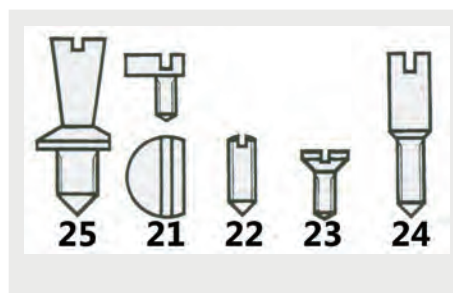

Dial Screws (Wristwatch) Assorted