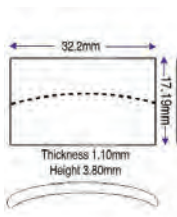

**17.19 x 32.20mm
(1.10mm) 3.80mm**

• Refill packet For Set G19932
• 3.80mm (Height)

Code	Description	UOM	Price
DTV1719322	17.19 x 32.20mm (1.10mm) 3.80mm	EACH	£3.50

**20.05 x 21.70mm
(1.00 to 1.65mm),
Jacob Jensen**

• Refill packet For Set G19932
• Generic Appella & Romanson