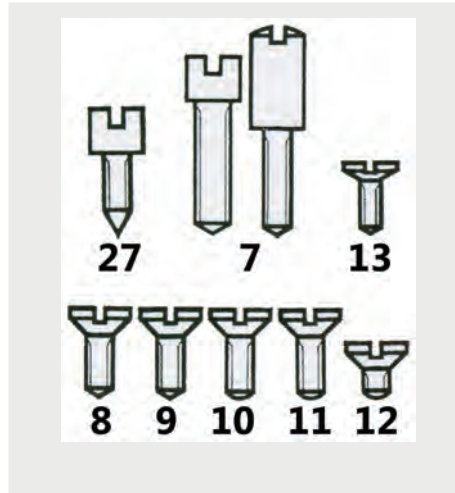

Balance Screws (Wristwatch) Assorted