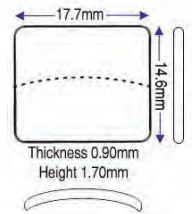

**14.60 x 17.70mm
(0.90mm) 1.70mm,
Appella & Romanson**

- Refill packet For Set G19932
- 1.70mm Height
- Generic Appella & Romanson