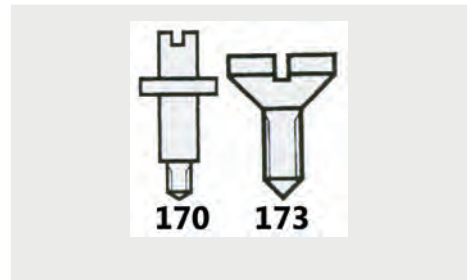

Setting Lever & Setting Lever Spring Screws (Pocketwatch) Graded