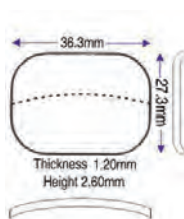

**27.30 x 36.30mm
(1.20mm) 2.60mm**

- Refill packet For Set G19932
- Height 2.60mm

Code	Description	UOM	Price
DTV363273	27.30 x 36.30mm (1.20mm) 2.60mm	EACH	£3.50

**32.70 x 26.70 x
2.45mm (1.00 to 1.65mm) Mineral**

- Length: 32.70mm
- Width: 26.70mm
- Thickness: 0.90mm
- Overall height: 2.90mm