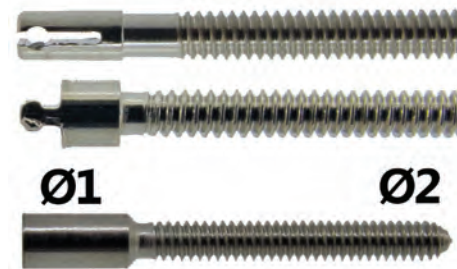

STEM EXTENSIONS