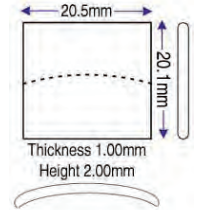

Code	Description	UOM	Price
DTV201205	20.10 x 20.50mm (1.00mm) 2.00mm	EACH	£3.50