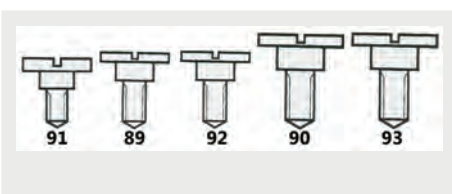

Shouldered Screws (Pocketwatch)