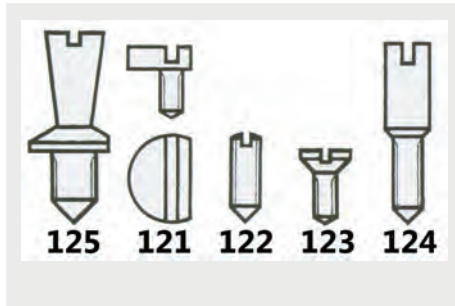

- Ø0.65, 0.70, 0.75mm

Code	Description	UOM	Price
S37267	Dial Screws (Diagram 24)	PACK*100	£8.45

Dial Screws (Wristwatch) Graded