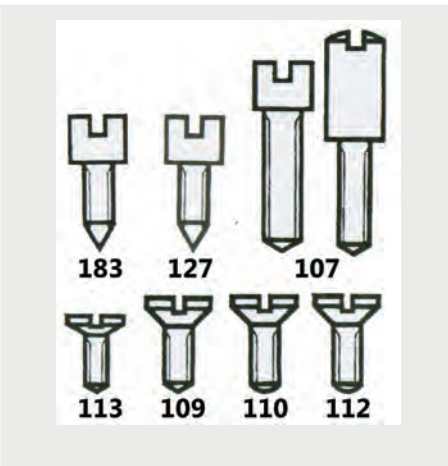

Balance Screws (Wristwatch) Graded

Shellac

See Page 1284

VALUE