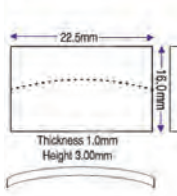

**16.00 x 22.50mm
(1.00mm) 3.00mm**

• Refill packet For Set G19932
• 3.00mm (Height)

Code	Description	UOM	Price
DTV225160	16.00 x 22.50mm (1.00mm) 3.00mm	EACH	£3.50